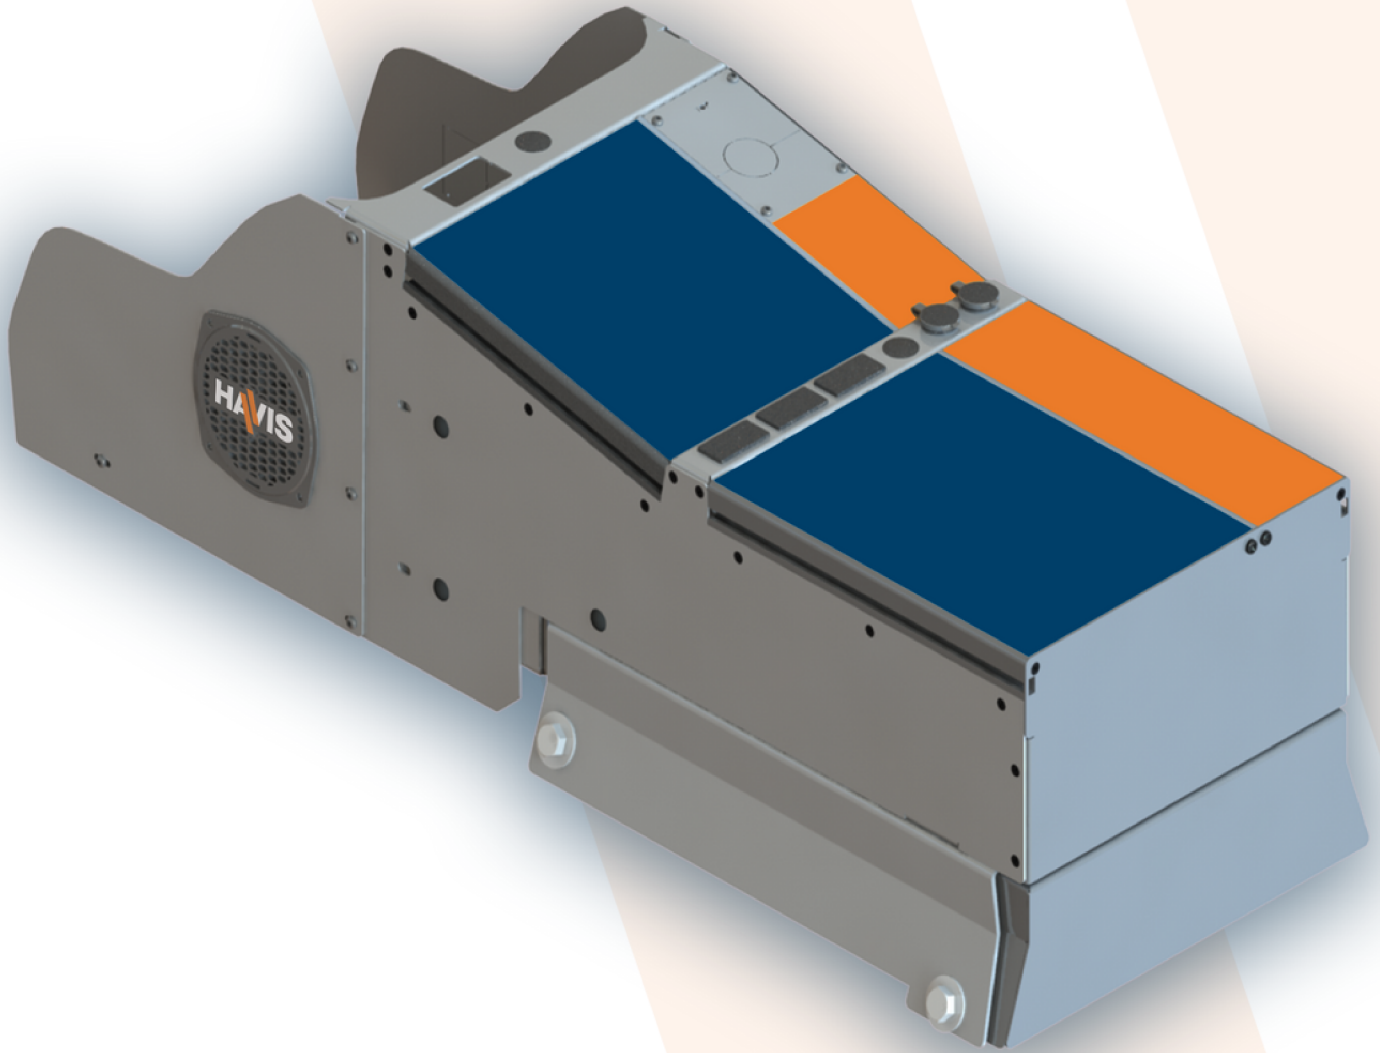

WIDE CONSOLES & ACCESSORIES