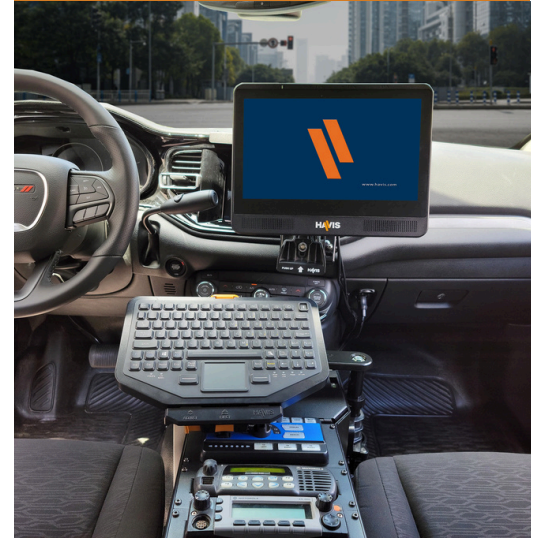

OPTIONS

- Standard or advanced port replication
- Triple pass-thru antenna
- Power supply: external

PRO RUGGED 12 & 7230 TABLETS DS-DELL-900 SERIES

- Full port replication
- USB 3.0 x2, USB-C, RJ45, DB9 Serial
- Lock & key provided

C-VSW-1012-TAH, C-MD-112,
C-HDM-214

- Vehicle specific console
- Flip-up DMM tablet mount
- Keyboard mount with slide and tilt
- Quick release keyboard tray
- Easy access to controls

CONSOLE & TABLET

C-DMM-3019

- Flip-up dash mount, holds 12 lbs
- Passenger access

CONSOLE & LAPTOP

C-HDM-204, C-MD-119

- Heavy-duty telescoping side mount
- 11" slide-out arm & low profile rotation
- 180-degree horizontal rotation

CONSOLE & TOUCH SCREEN

C-DMM-3000 SERIES, TSD-201, PKG-KBM-108-1

- Flip-up dash mount, holds 4 lbs
- Passenger view
- Havis USB keyboard & mount

DASH MOUNTS

HEAVY-DUTY DASH MOUNT

C-DMM-3000 SERIES, PKG-KBM-108-1

- Flip-up design
- 12 lb carrying weight
- Ideal for tablet docks
- Access to vehicle controls
- Driver & passenger access
- Secure dual-action latch
- No-drill solution
- 30-minute install