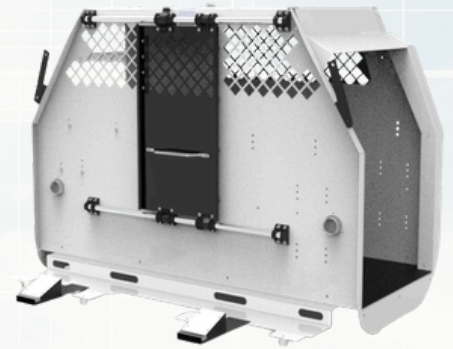

- Secure construction, ventilation integration, and safe transport layouts protect both dog and handler on every call.
- Purpose-built for each platform to maximize space while maintaining clear visibility and easy accessibility.
- Compatible with heat alarm and ventilation systems to help maintain safe interior temperatures.
- Optional integrated storage for training gear and medical kits, plus rear exit and side access configurations for varied operational needs.
- Smooth, easy-to-clean surfaces and noise-reducing design create a calmer, more sanitary environment for your K9.

K9 TRANSPORT SOLUTIONS

Keep K9 officers safe and comfortable while on duty or in transit

- Lowest possible floor for ease of entry/egress
- Purpose-built for each platform to maximize space while maintaining visibility and accessibility.
- Front slider door exit offers a full left-to-right range of motion with improved sliders to reduce rattle
- Available in black or white