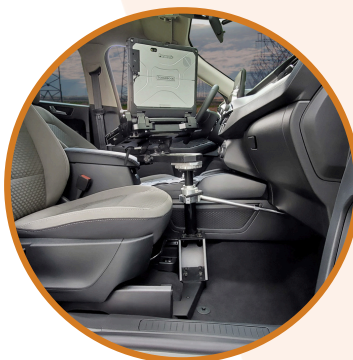

HAVIS SOLUTIONS FOR 2020-2026 FORD ESCAPE

CONSOLE C-VS-0419-ESC

- Flat console
- 23" total internal mounting space
- No-drill solution
- Heavy-gauge steel with black powder coat finish
- Includes filler plates & equipment brackets

PEDESTAL MOUNT PKG-PSM-3013

- Premium vehicle package
- Heavy-duty vehicle-specific base plate
- Swing arm motion device with tilt swivel
- Mounts to existing OEM seat bolts

REAR CARGO BARRIER CBR-ESC-1

- Separates passenger compartment from rear cargo
- Diamond cutouts in top portion for improved rear visibility
- Heavy-gauge steel with black powder coat finish