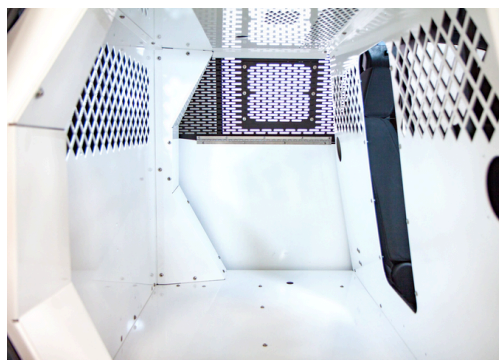

2021-2025 CHEVROLET TAHOE POLICE PURSUIT VEHICLE & SPECIAL SERVICE VEHICLE

Havis is pleased to introduce a new suite of products to support the All-New 2021-2025 Chevrolet Tahoe Police Pursuit Vehicle (PPV) & Special Service Vehicle (SSV). From vehicle-specific consoles & device mounts to K9 transport systems & more, Havis offers a “Dash to Trunk” line of purpose-built & innovative solutions that provide ultimate comfort & ease of use.

CHEVROLET TAHOE CONSOLES

Havis offers several consoles that mount between the bucket seats and fit to dash contours. All consoles include an internal front electrical equipment mounting shelf with removable front side trim panels for easy access.

CHEVROLET TAHOE K9 TRANSPORTS

The premier K9 solution on the market is designed to prevent rattle, allows infinite locking points on the sliding door, and features smooth edges and tight gaps for safety.

CHEVROLET TAHOE STORAGE SOLUTIONS

Vehicle-specific mounting kits provide a rugged foundation for Havis modular storage drawers, include all mounting hardware, and work with Havis K9 inserts for easy installation.